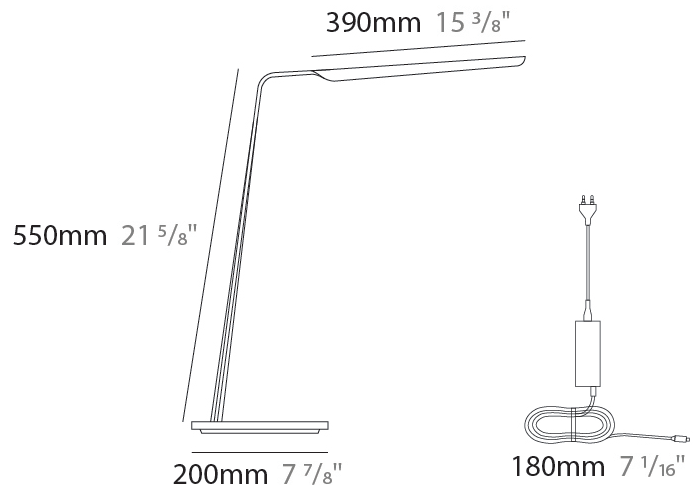

SWAN PORTABLE

D74008- -

base number   Color   Finish
Temperature   Options

1. To build a product code in our configurator select the specify button on the base model # product page
2. To build a manual product code on this datasheet choose from the options listed below in blue font and add the suffix to the base model #

GENERAL

Series: Swan
Brand: Tunto
Division: Design
Mounting Type: Portable
Mounting Location: Table
Subcategory: Table

PHYSICAL

Shape: Abstract
Length (mm): 390
Length (in): 15 ³/₈
Height (mm): 550
Height (in): 21 ⁵/₈
Light Distribution: Direct
Fixture Finish: WAL / ASH / OAK / BLK / WHI
Fixture Material: Wood
Cable Details: 180mm / 70.87" cord and plug

ELECTRICAL

Lamp Type: LED
Input Wattage (W): 20
Dimming: Touch Dimming
Driver Location: Inline Transformer Plug
Input Voltage (V): 120

LED

Color Temperature (°K): 2700 / 3000
Max. Delivered Lumen (lm): 660 - 1090
CRI: >93 CRI
Lamp Life (hrs): 50000

OPTICAL

RATINGS AND CERTIFICATIONS

Certified By: Certified for North American Standards
IP rating: IP20

PROJECT
TYPE
SPECIFIER
QUANTITY
DATE